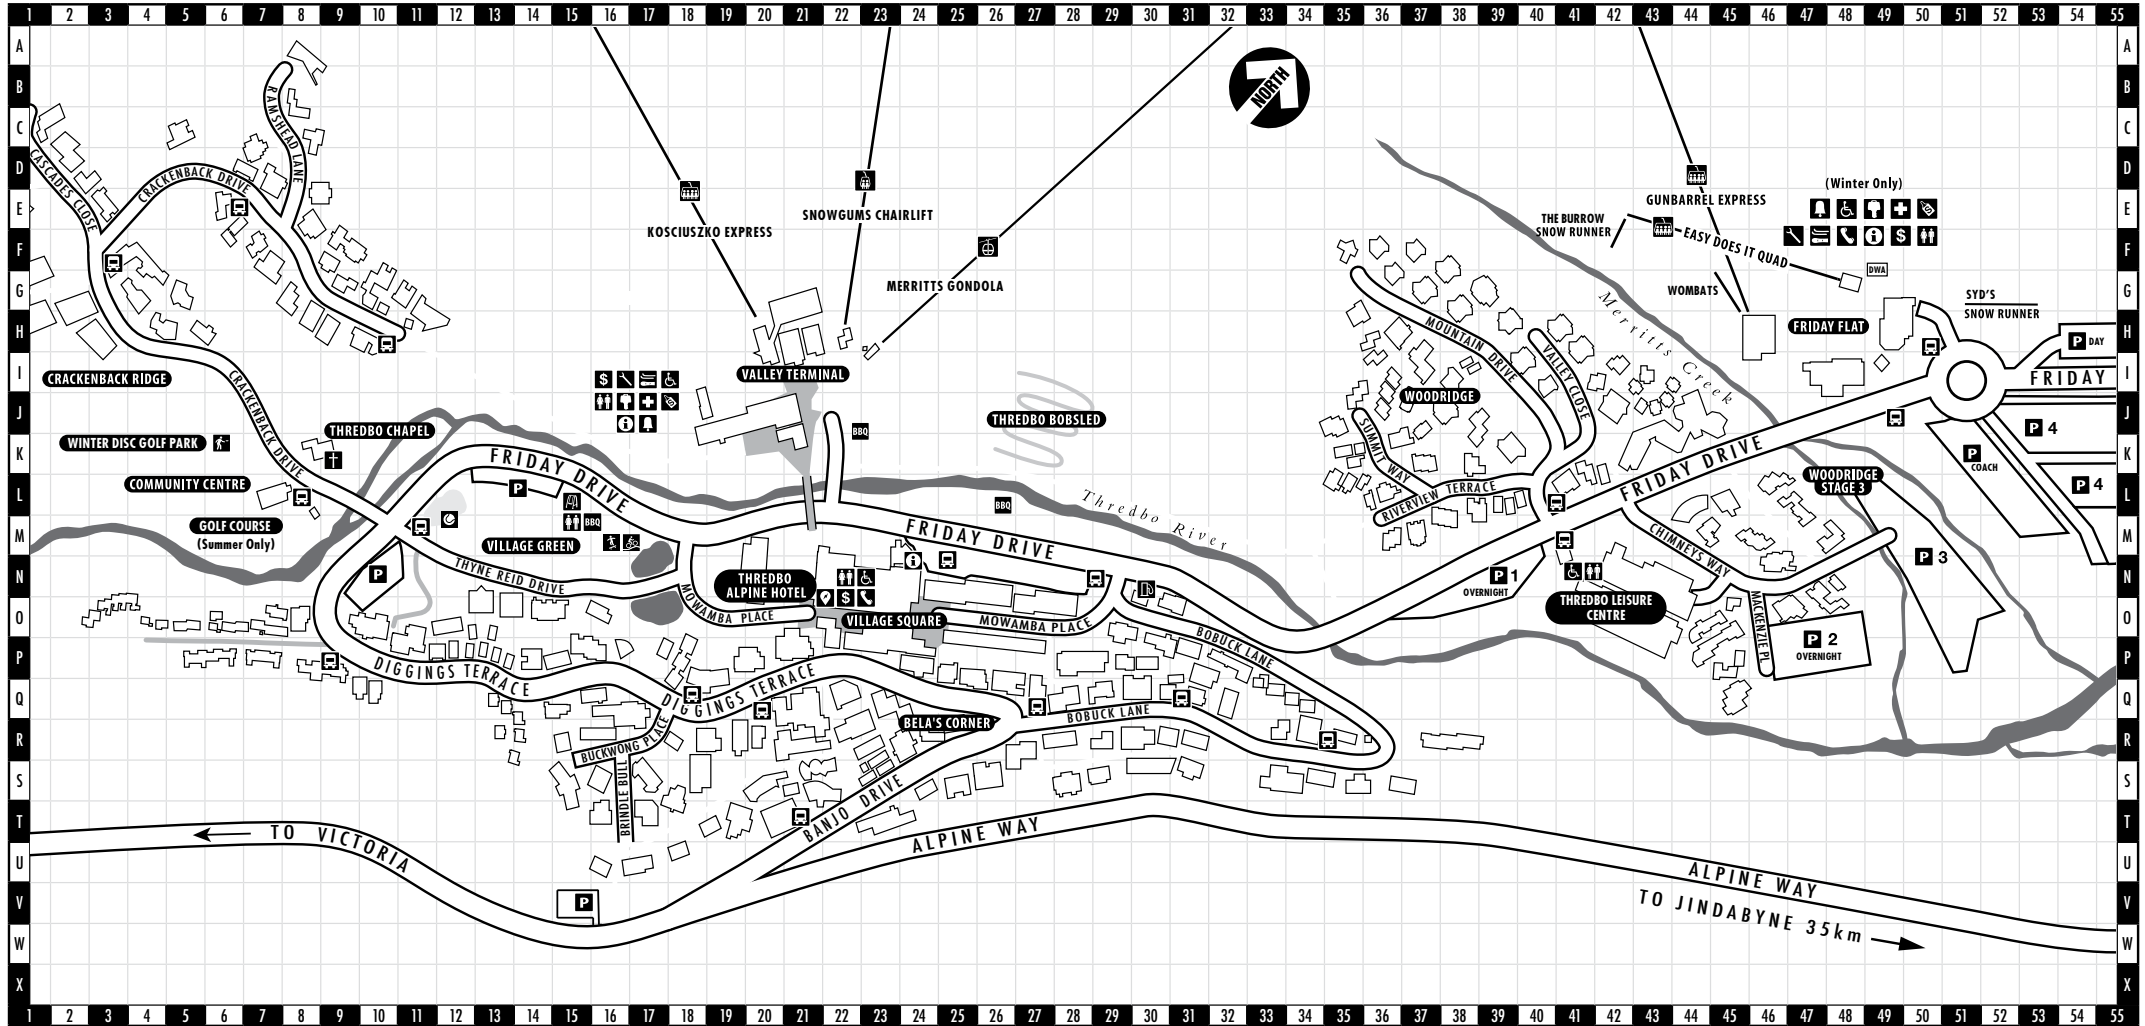

VILLAGE GUIDE

Year Round Reservations 1300 020 589

Information	Service Station	Toilets	ATM	Snow Sports School	Courtesy Tools	Ski Patrol	Ski & Board Rental	Parking	Lockers	Shuttle Bus Stop	Disabled Toilets	Guest Services	Public Phone	Free BBQ	Play Ground	Tennis Courts	Pump Track	Skate Park	Disc Golf Course	Tesla Charge Station

Information presented is correct at the time of printing, May 2020. However, Kosciuszko Thredbo Pty Ltd ABN 95 000 139 015 reserves the right to change at anytime without notice, specifications of activities, times, prices or any other information set out in this guide without incurring obligation. Kosciuszko Thredbo Pty Ltd, PO Box 92, Thredbo NSW 2625. Tel (02) 6459 4100 Fax (02) 6459 4101. Thredbo is in the Kosciuszko National Park.